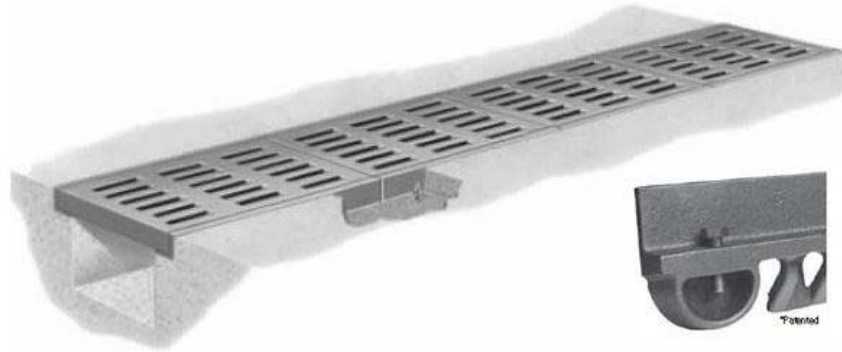

**Neenah R-4999-OX Bolted**

Series

**R-4999-OX**

Cut Sheet

51" Wide Bolted Assy

**51" Wide NEENAH Bolted Heavy Duty Trench Drain Grate and Frame Assy**

Product ID: R-4999-OX

TYPE A  
GRATE OPENINGS

TYPE C  
GRATE OPENINGS

TYPE D  
SOLID LID

**51" Wide Bolted Neenah R-4999-OX Series Trench Grate**

51"W X 24"L X 2"D  
Choose Type A,C,D,Q

**Illustrating Type C bolted trench. Bolted trench sections are furnished in 24" standard lengths. When bolted trench is furnished, they are shipped assembled – AT NO TIME should the units be disassembled during installation. When removing covers, do not mix or rotate 180 degrees as bolt holes may lose alignment and improper bearing may occur.**

**Note: In Type A and P grates the slots are perpendicular to the trench run. In Type C and Q grates the slots are parallel with the trench run.**